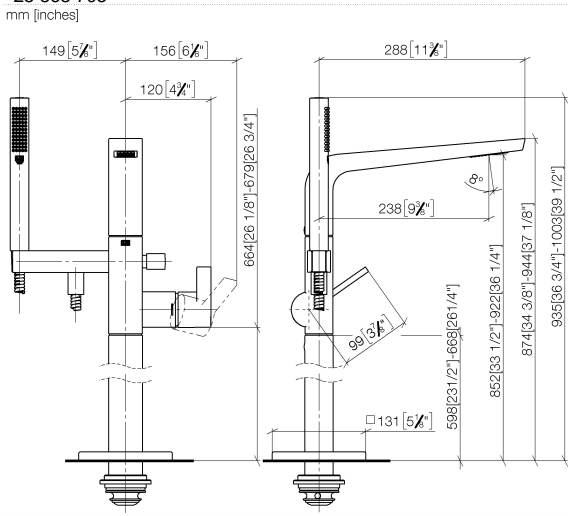

CL.1 Single-lever bath mixer with stand pipe for free-standing assembly with hand shower set - Dark Chrome

CL.1

25 863 705

- 238mm projection
- rectangular spray pattern with 55 individual jets
- max. spout flow rate 24.6 l/min
- Hand shower: COMPACT RAIN, max. flow rate 6.8 l/min (at 3 bar)
- bar-type hand shower with anti-scale system
- wall bracket
- automatic bath/shower diverter
- total height 935 - 1005 mm
- stand pipe height 598 - 668 mm
- height up to aerator 852 – 922 mm
- push-on rosette 131 x 131 mm
- metal shower hose 1250mm with integrated anti-twist protection

CL.1

25 863 705

mm [inches]

Flow rate chart

Certificates

Belgaqua_24-003-27_1.

CL.1 Single-lever bath mixer with stand pipe for free-standing assembly with hand shower set - Dark Chrome

CL.1

No.	Item Number	Name	Quantity used	Delivery time
1	90 12 11 140 30-19	shower	1	20
2	90 30 02 072 00-19	Metal shower hose 1/2" x 3/8" x 1250 mm - Dark Chrome	1	20
3	09 18 40 118 90	sleeve	1	2
4	09 31 11 058 90	pin	1	2
5	09 31 11 040 90	pin	3	2
6	90 23 01 141 00 90	back-flow preventer	1	2
7	90 14 10 010 00 90	seal	2	2
8	09 24 03 130-00	nipple	1	10
9	90 16 02 023 00 90	spring	1	2
10	09 31 09 094 20-19	pull-rod	1	60
11	90 14 10 055 00 90	seal	1	2
12	09 21 34 080-19	nipple	1	60
13	90 14 10 033 00 90	seal	1	2
14	09 24 03 069 90	nipple	1	2
15	90 21 02 069 00-19	cover	1	20
16	90 14 20 026 00 90	seal	1	2
17	04 31 20 034 00 90	plug	2	2
18	90 11 70 008 00-19	spout	1	20
19	09 20 71 031-19	handle	1	60
20	09 14 10 148 90	seal	2	2
21	90 15 05 039 00 90	cartridge	1	2
22	09 24 04 298 90	nut	1	2
23	09 14 10 037 90	seal	1	2
24	09 28 30 036-19	cover	1	20
25	09 20 67 014-19	handle	1	60
26	90 31 11 030 00 90	pin	1	2
27	90 31 20 087 00-19	plug	1	20
28	09 14 10 139 90	seal	2	2
29	04 28 22 025 00 90	connection	2	2
30	09 20 93 051 90	holder	2	2
31	04 28 22 024 00-19	pipe	1	60
32	09 27 71 011-19	rosette	1	60
33	09 14 03 107 90	seal	1	2
34	09 14 10 084 90	seal	1	2
35	09 14 10 018 90	seal	1	2