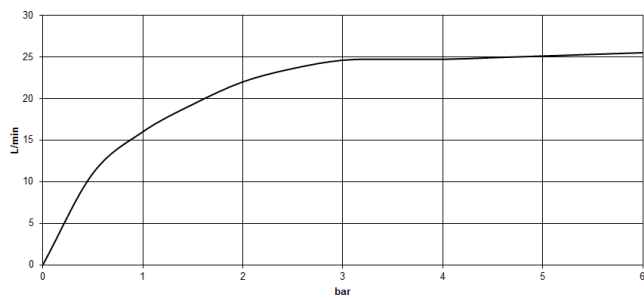

CL.1 Single-lever bath mixer with stand pipe for free-standing assembly with hand shower set - Dark Chrome

CL.1

25 863 705

- 238mm projection
- rectangular spray pattern with 55 individual jets
- max. spout flow rate 24.6 l/min
- Hand shower: COMPACT RAIN, max. flow rate 6.8 l/min (at 3 bar)
- bar-type hand shower with anti-scale system
- wall bracket
- automatic bath/shower diverter
- total height 935 - 1005 mm
- stand pipe height 598 - 668 mm
- height up to aerator 852 – 922 mm
- push-on rosette 131 x 131 mm
- metal shower hose 1250mm with integrated anti-twist protection

CL.1

25 863 705

mm [inches]

Flow rate chart

Certificates

Belgaqua_24-003-27_1.

CL.1 Single-lever bath mixer with stand pipe for free-standing assembly with hand shower set - Dark Chrome

CL.1